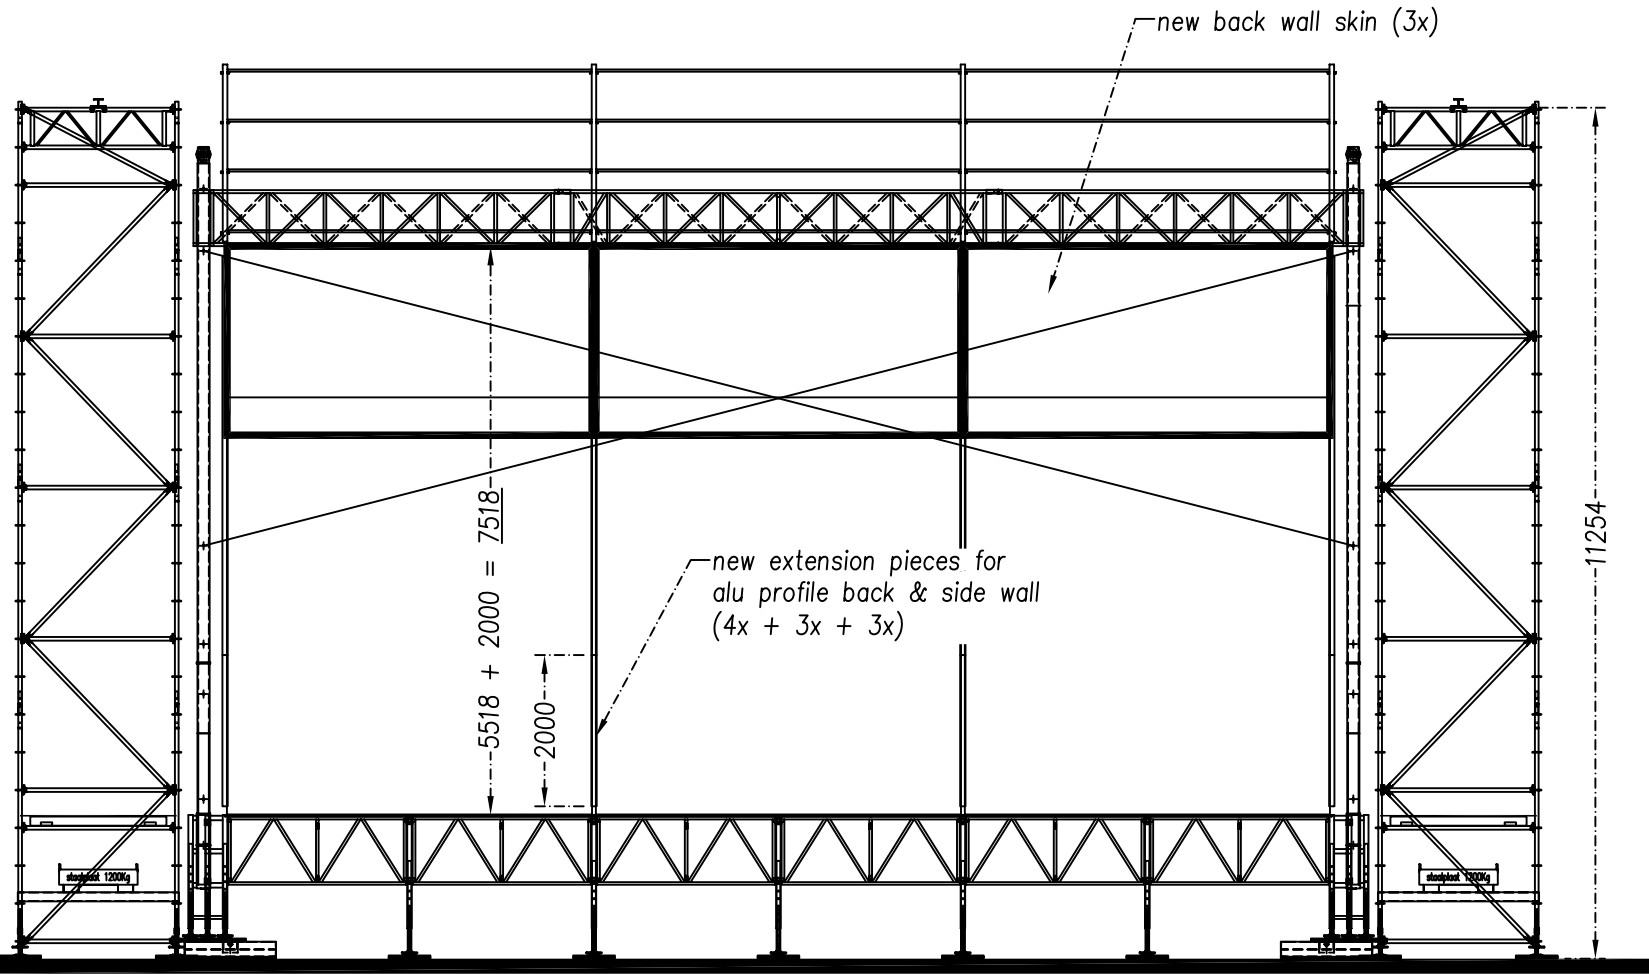

Front view

Side view

Norm	NBN 602
date	08/04/05
author	G.Hulmans
revision	24/01/07
scale	1/100
paper size	A3
file	B060264-G2d-001
#	01

covered stage
increased height: +2m

THC Bulgaria
2006

Kapelleweg 6
3150 Tildonk / Belgium
tel (32)016/60 84 71
fax (32)016/60 10 61
E-mail : R&D@stageco.com
Web site : www.stageco.com