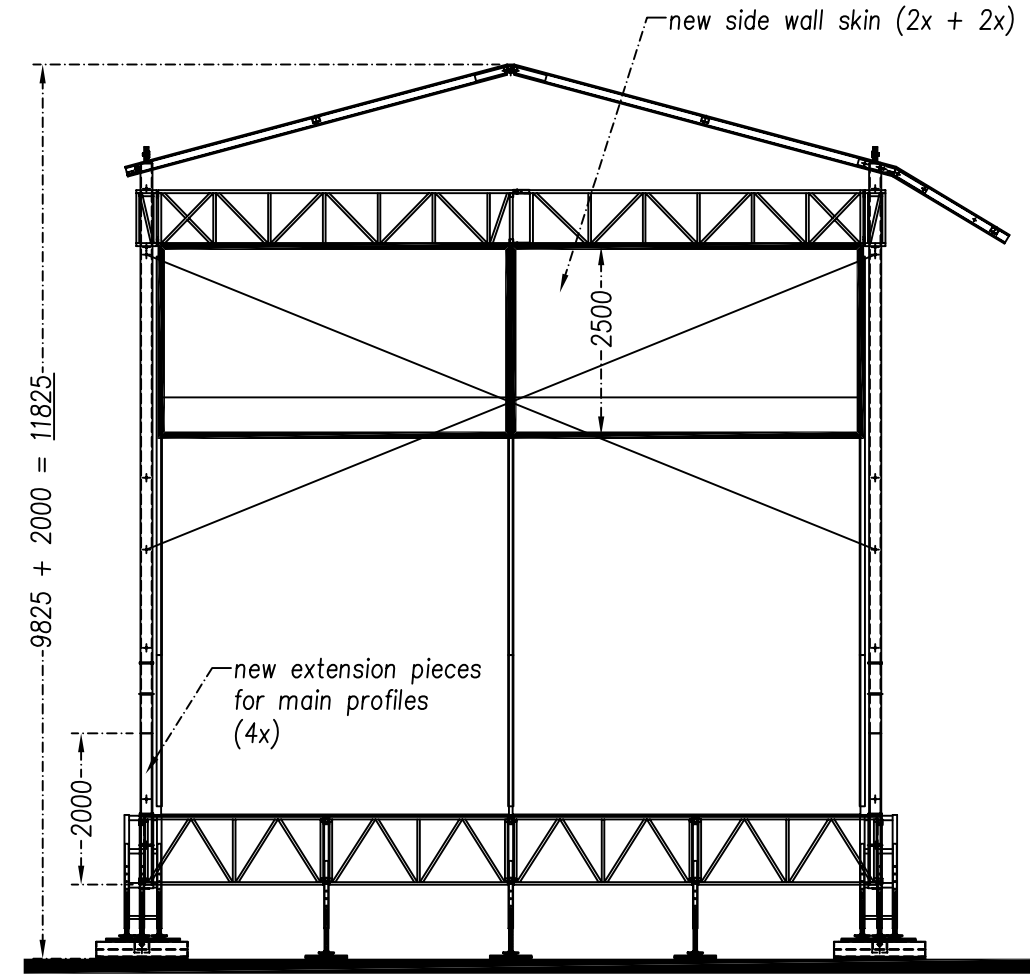

Front view

Side view

Norm	NBN 602
date	08/04/05
author	G.Hulmans
revision	24/01/07
scale	1/100
paper size	A3
file	B060264-G2d-001
#	01

covered stage
increased height: +2m

THC Bulgaria
2006

Kapelleweg 6
3150 Tildonk / Belgium
tel (32)016/60 84 71
fax (32)016/60 10 61
E-mail : R&D@stageco.com
Web site : www.stageco.com